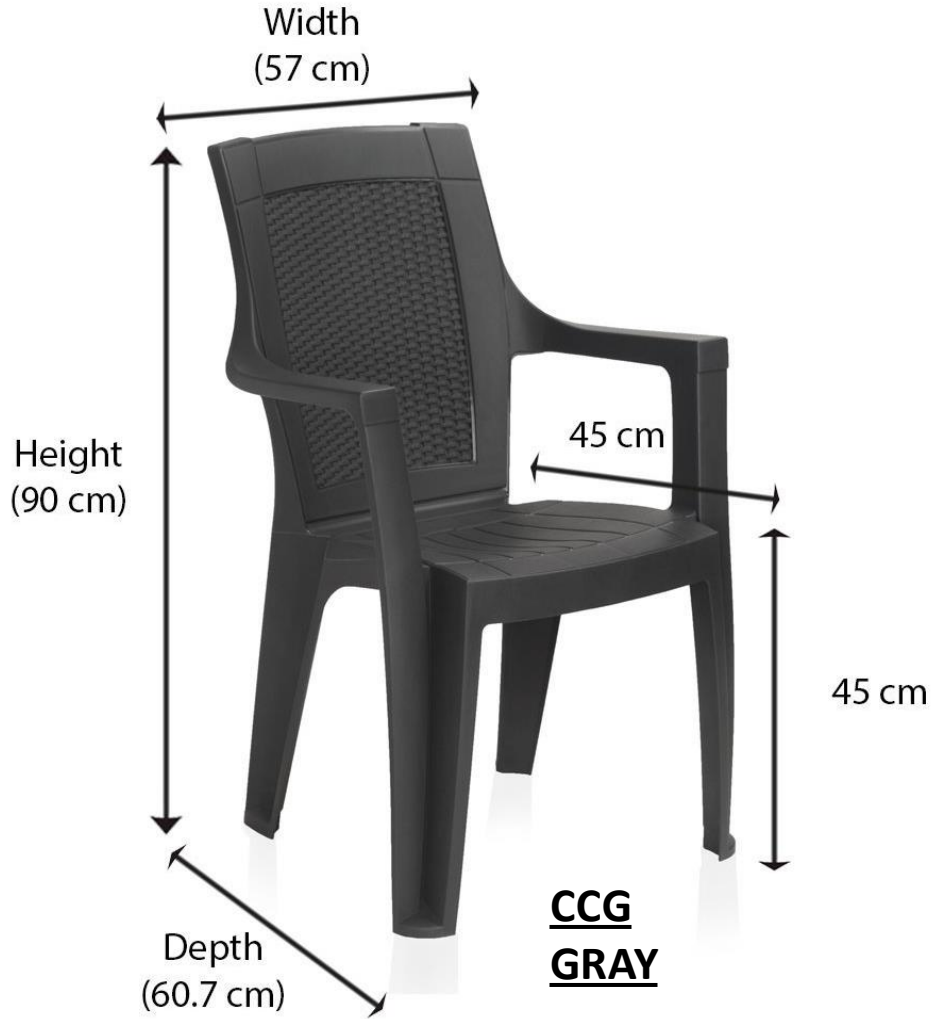

# CHR2060/61/2104 CHAIR

PRW

MBG

MBG

# MYSTIQUE CHAIR

# CHR2225/26 CHAIR

Width  
(57 cm)

Height  
(88 cm)

Depth  
(61.5 cm)

WBN

MBG

RDB

WBN