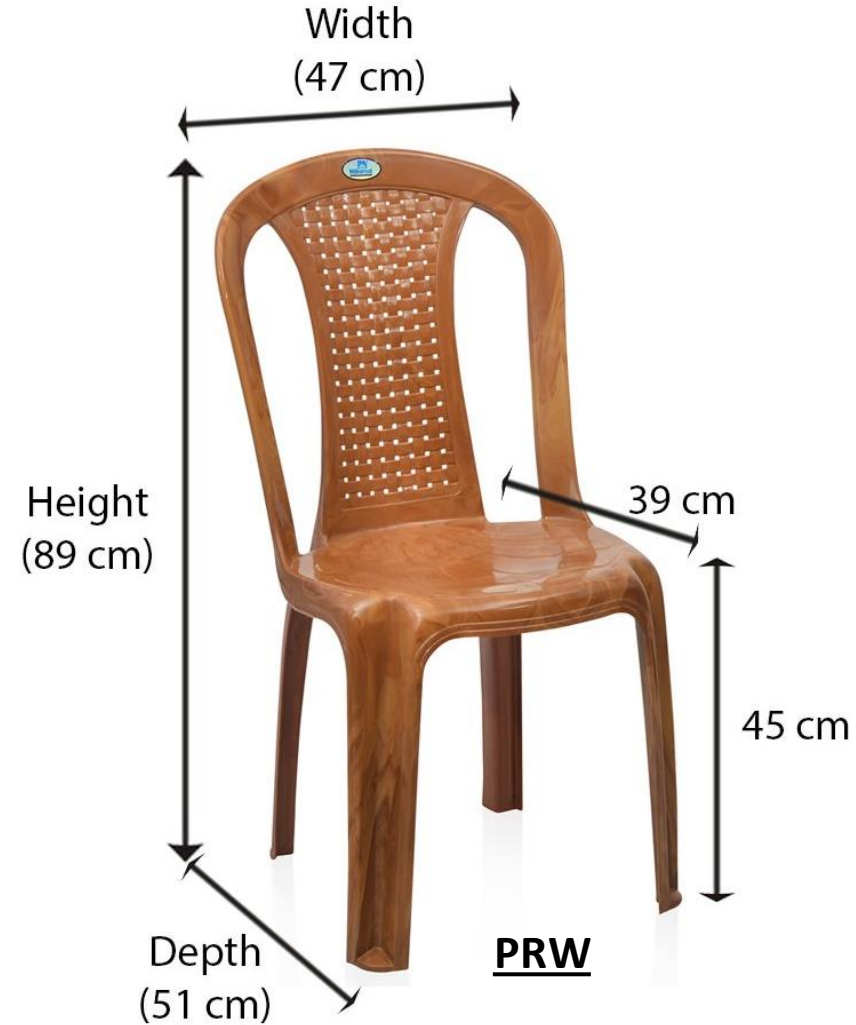

CHR4025 & CHR4002