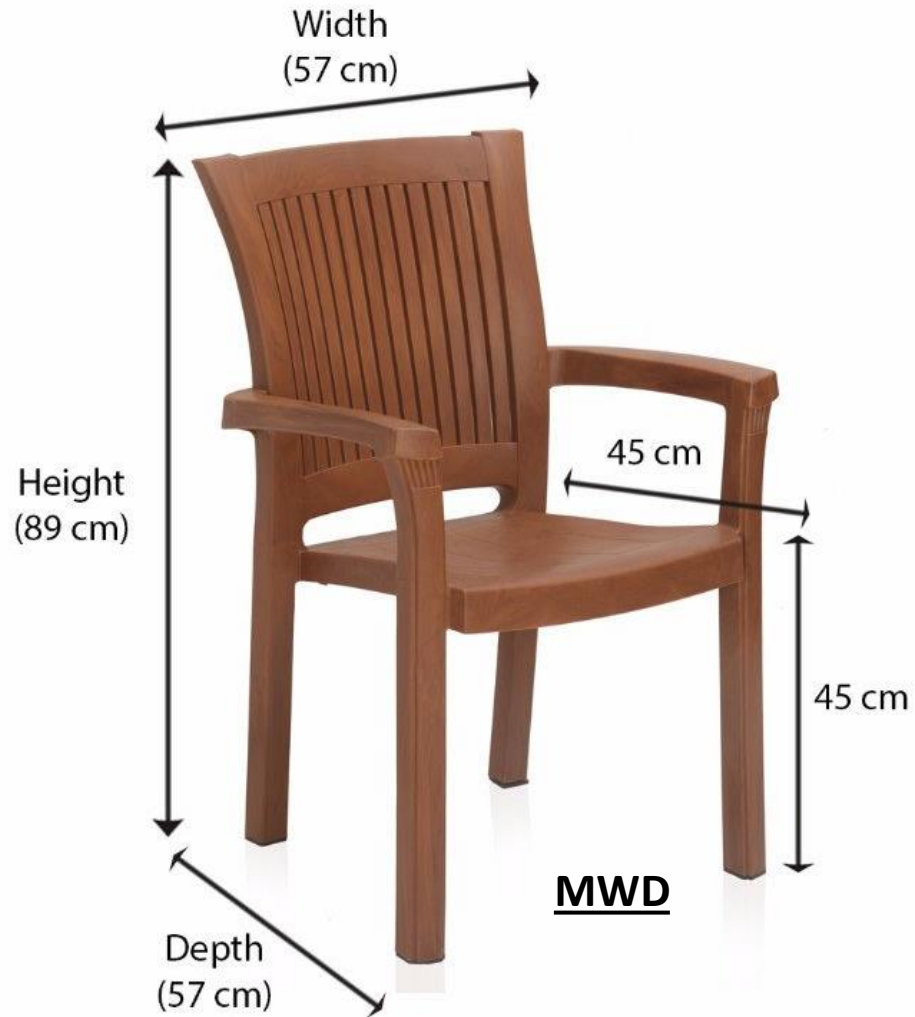

PLATINUM CHAIR