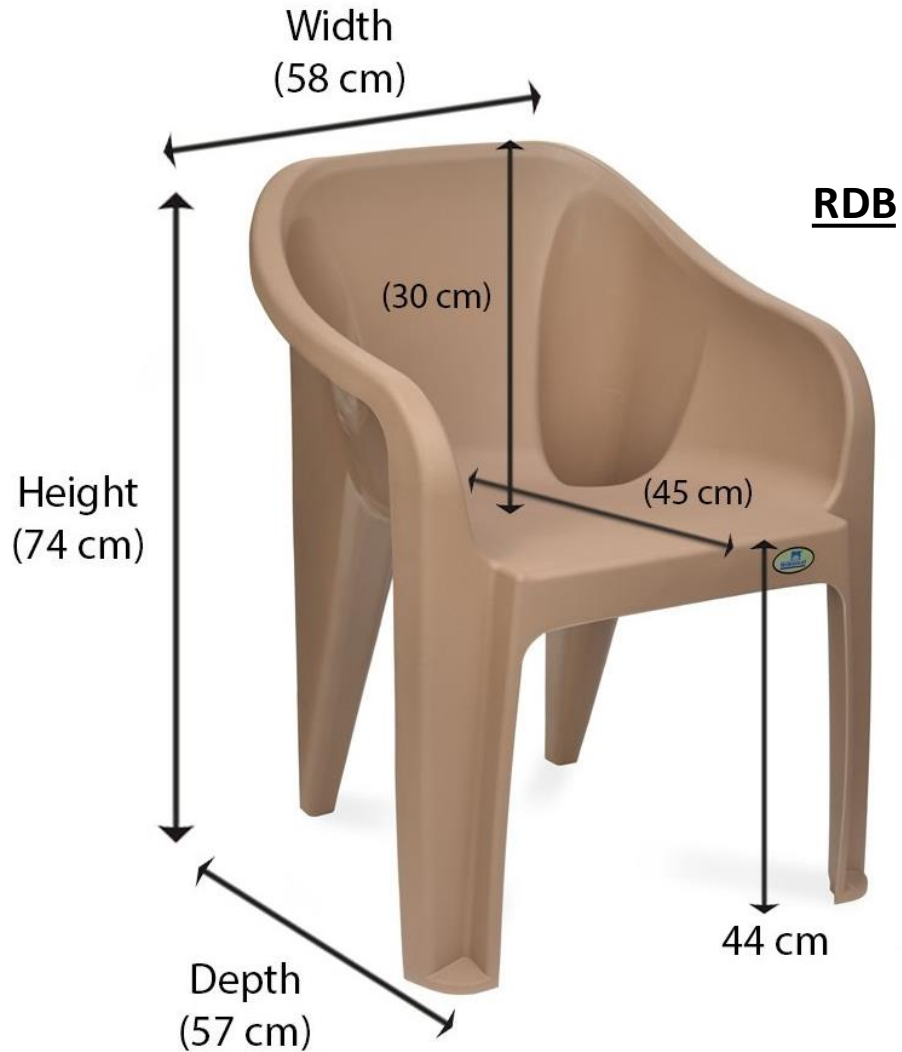

# CHR2060/61/2104 CHAIR

PRW

MBG

MBG

# MYSTIQUE CHAIR

# CHR2135/36 CHAIR

**MWD**

**WBN**

# CHR2225/26 CHAIR

Width  
(57 cm)

Height  
(88 cm)

Depth  
(61.5 cm)

WBN

MBG

RDB

WBN